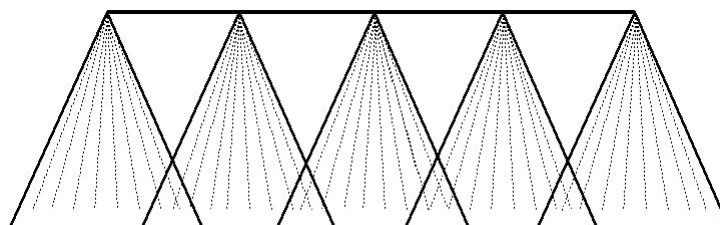

# Boom Sprayer Calibration

**Dr. Paul A. Baumann**

*Professor and Extension Weed Specialist*

1. Determine nozzle spacing.
2. Refer to table below for length of calibration course.
3. Mark off calibration course.
4. Record time required to drive calibration course at desired field gear and rpm.
5. Park tractor, maintain rpm used to drive course, turn on sprayer.
6. Catch water from one nozzle for time equal to that required to drive calibration course.
7. Ounces of water = gallons per acre.

**Chart for Nozzle Spacing and Length of Calibration Course**

<b>Nozzle Spacing (inches)</b>	18	20	30	40
<b>Length of Calibration Course (linear feet)</b>	227	204	136	102

*\*To determine the calibration course for a nozzle spacing not listed, divide the spacing expressed in feet into 340 (340 sq. ft. = 1/128 of an acre). **Example:** Calibration distance for 19-inch nozzle spacing =  $340 \div 19/12 = 215$  feet).*

# Boomless Sprayer Calibration

**Dr. Paul A. Baumann**

*Professor and Extension Weed Specialist*

1. Determine swath width.
2. Refer to table below for length of calibration course.
3. Mark off calibration course.
4. Record time required to drive calibration course at desired field gear and rpm.
5. Park tractor, maintain rpm used to drive course, turn on sprayer.
6. Catch water for time equal to that required to drive calibration course.
7. Pints of water caught = gallons per acre.

**Chart for Swath Width and Length of Calibration Course**

<b>Effective Swath Width (feet)</b>	25	30	35	40	45	50
<b>Length of Calibration Course* (linear feet)</b>	218	182	156	136	121	109

*\*To determine the calibration course for a swath width not listed, divide the swath width expressed in feet into 5460 (5460 sq. ft. = 1/8 of an acre). **Example:** Calibration distance for 32-foot swath width =  $5460 \div 32 = 171$  feet).*