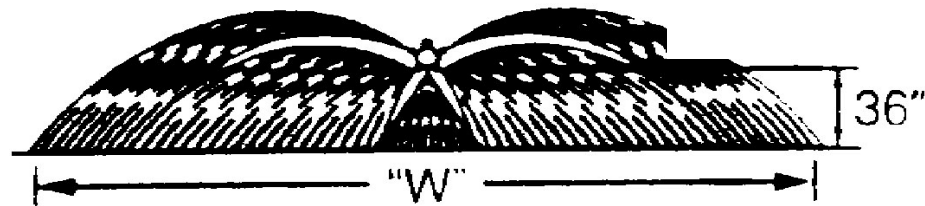

Boomless Sprayer Calibration

Dr. Paul A. Baumann

Professor and Extension Weed Specialist

1. Determine swath width.
2. Refer to table below for length of calibration course.
3. Mark off calibration course.
4. Record time required to drive calibration course at desired field gear and rpm.
5. Park tractor, maintain rpm used to drive course, turn on sprayer.
6. Catch water for time equal to that required to drive calibration course.
7. Pints of water caught = gallons per acre.

Chart for Swath Width and Length of Calibration Course

Effective Swath Width (feet)	25	30	35	40	45	50
Length of Calibration Course* (linear feet)	218	182	156	136	121	109

To determine the calibration course for a swath width not listed, divide the swath width expressed in feet into 5460 (5460 sq. ft. = 1/8 of an acre). **Example: Calibration distance for 32-foot swath width = $5460 \div 32 = 171$ feet).*

Educational programs conducted Texas Cooperative Extension serve people of all ages regardless of socioeconomic level, race, color, sex, religion, handicap or national origin.